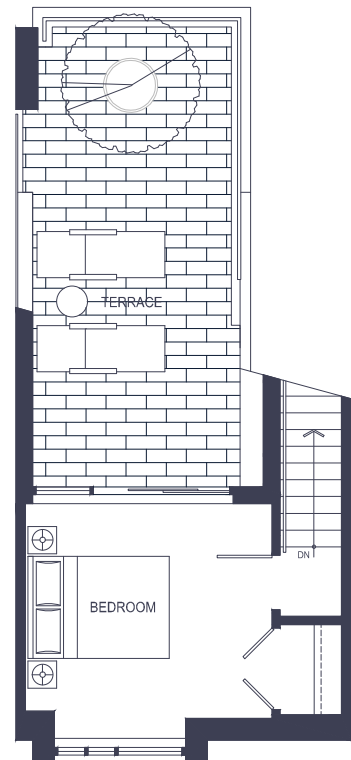

TOWNHOUSE

3 BEDROOM + 2.5 BATH

INTERIOR

1352-1380 SQ FT

EXTERIOR

285 SQ FT

TOTAL SPACE

1637-1665 SQ FT

HORIZON
TWENTY-ONE

MAIN FLOOR

SECOND FLOOR

ROOF TOP

LEVEL 2