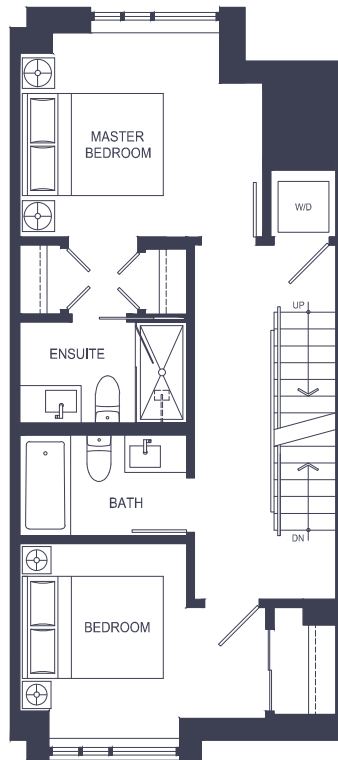

TOWNHOUSE

3 BEDROOM + 2.5 BATH

INTERIOR

1352-1380 SQ FT

EXTERIOR

285 SQ FT

TOTAL SPACE

1637-1665 SQ FT

HORIZON
TWENTY-ONE

MAIN FLOOR

SECOND FLOOR

ROOF TOP

LEVEL 2