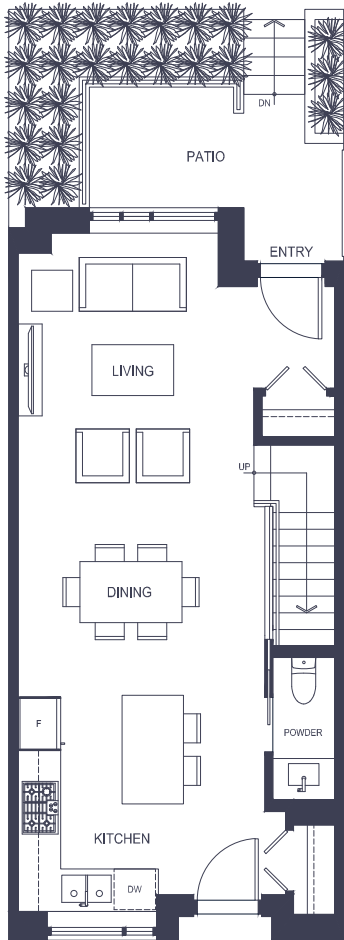

TOWNHOUSE

3 BEDROOM + 2.5 BATH

INTERIOR

1352-1380 SQ FT

EXTERIOR

285 SQ FT

TOTAL SPACE

1637-1665 SQ FT

HORIZON
TWENTY-ONE

MAIN FLOOR

SECOND FLOOR

ROOF TOP

LEVEL 2