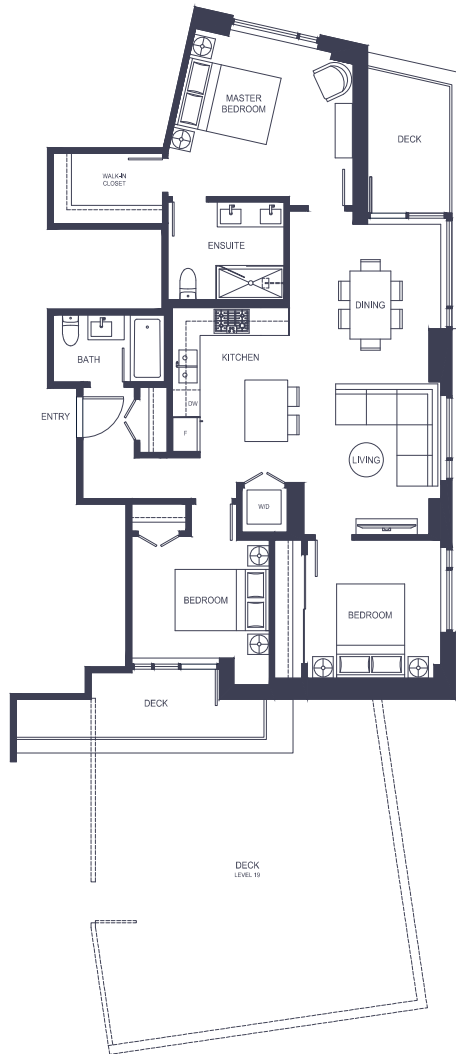

PH-C 3 BEDROOM + 2 BATHS

HORIZON
TWENTY-ONE

INTERIOR	EXTERIOR	TOTAL SPACE
1102 SQ FT	142-480 SQ FT	1244-1582 SQ FT

LEVEL 19

LEVELS 20-21