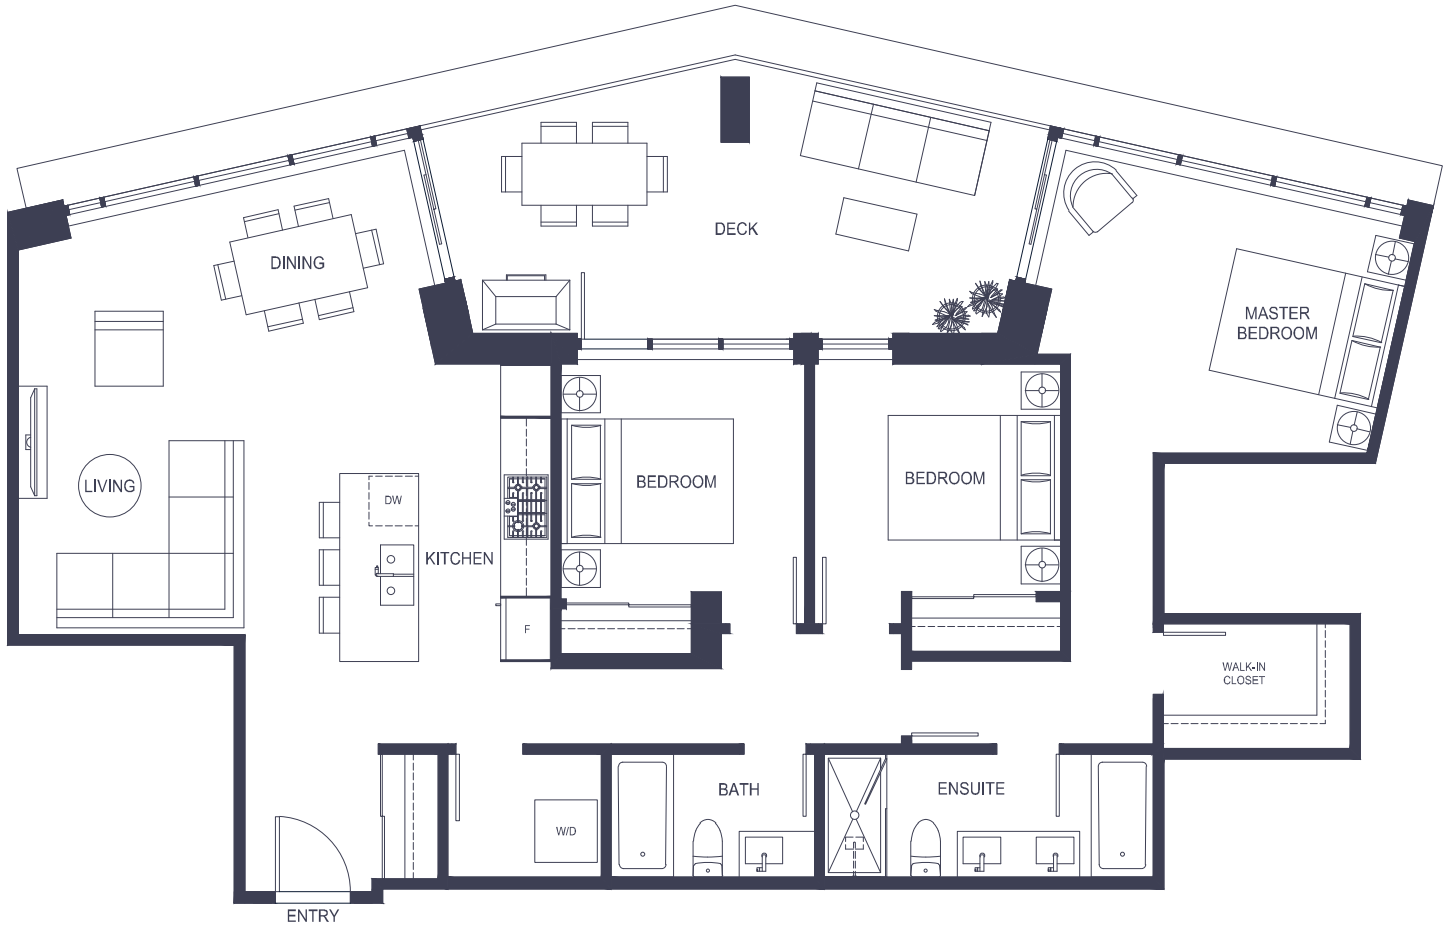

PH-B 3 BEDROOM + 2 BATHS

HORIZON
TWENTY-ONE

INTERIOR	EXTERIOR	TOTAL SPACE
1252 SQ FT	234 SQ FT	1486 SQ FT

LEVEL 19

LEVELS 20-21