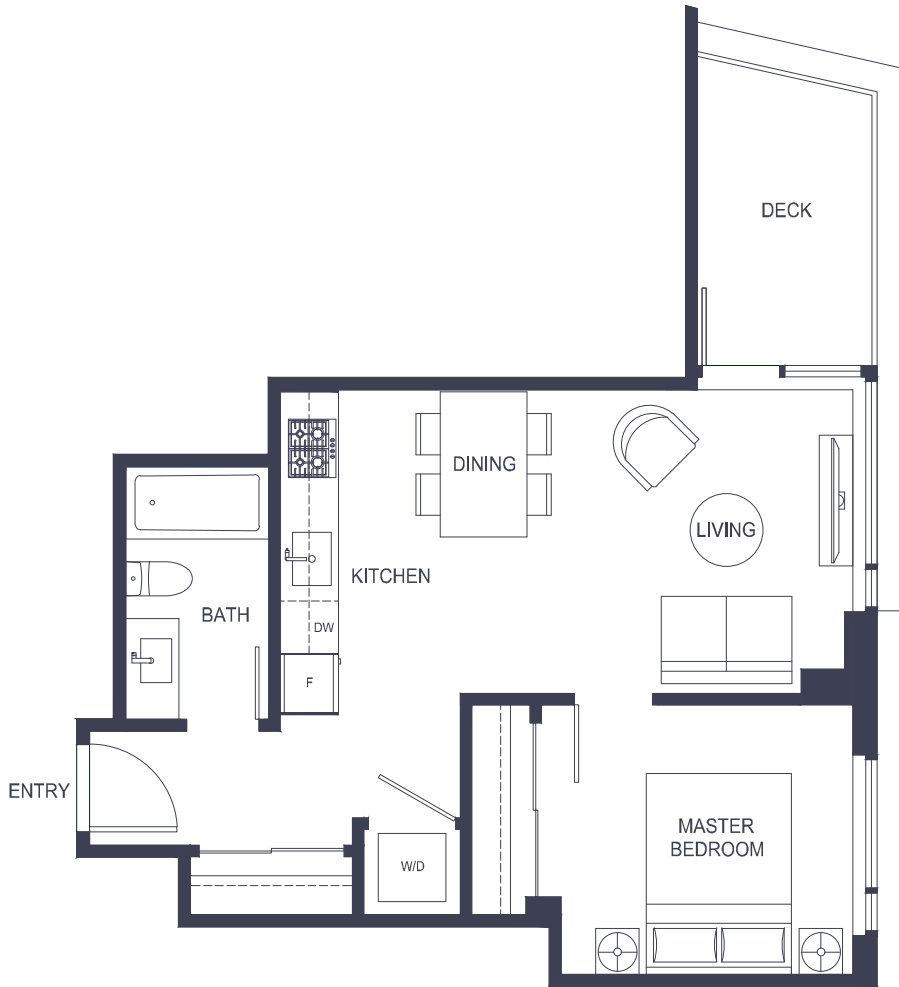

H 1 BEDROOM + 1 BATH

HORIZON
TWENTY-ONE

INTERIOR	EXTERIOR	TOTAL SPACE
502 SQ FT	63 SQ FT	565 SQ FT

LEVEL 3

LEVEL 4

LEVELS 5-13

LEVELS 14-18