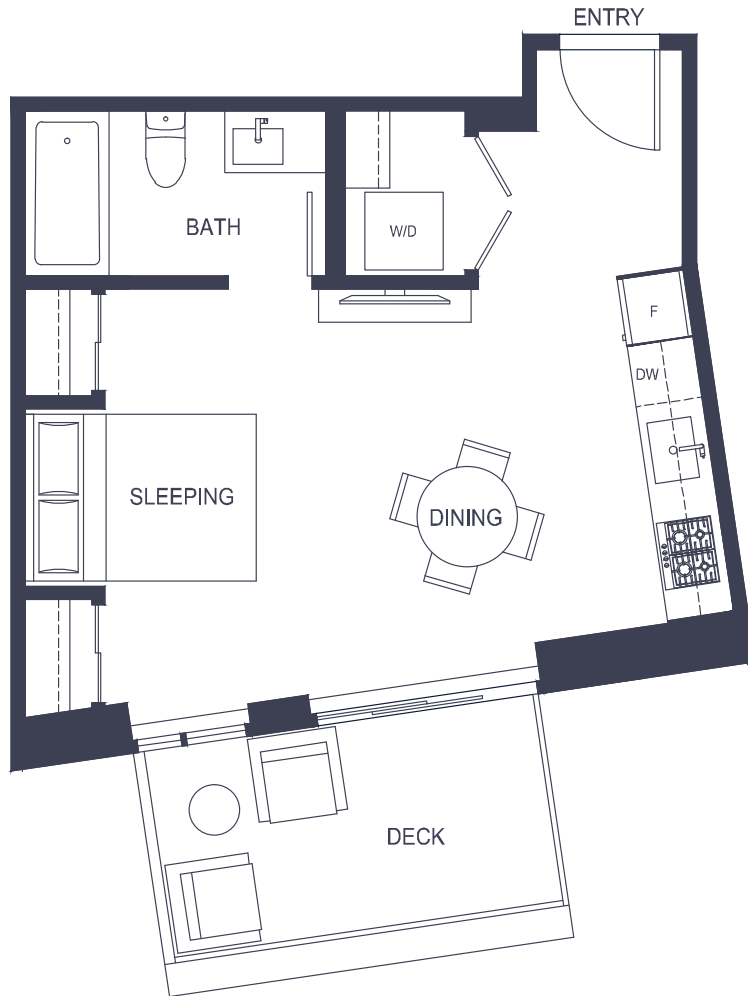

F 1 STUDIO + 1 BATH

HORIZON
TWENTY-ONE

INTERIOR	EXTERIOR	TOTAL SPACE
401 SQ FT	86-324 SQ FT	487-725 SQ FT

LEVEL 3

LEVEL 4

LEVELS 5-13