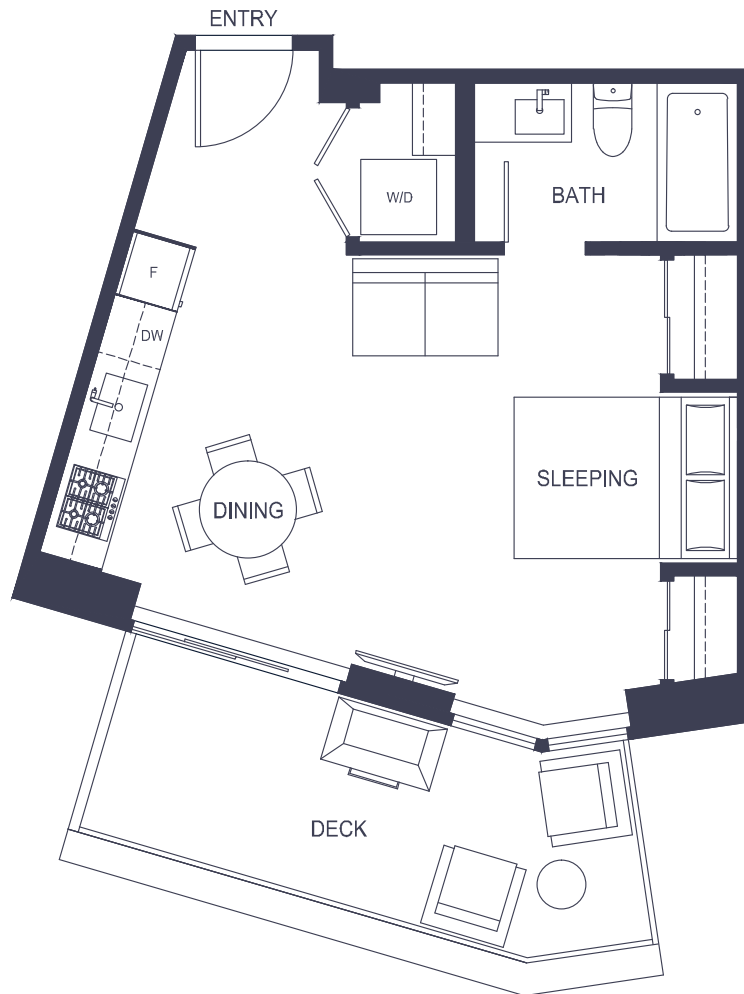

E 1 STUDIO + BATH

HORIZON
TWENTY-ONE

INTERIOR	EXTERIOR	TOTAL SPACE
405 SQ FT	120-405 SQ FT	525-810 SQ FT

LEVEL 3

LEVELS 5-13