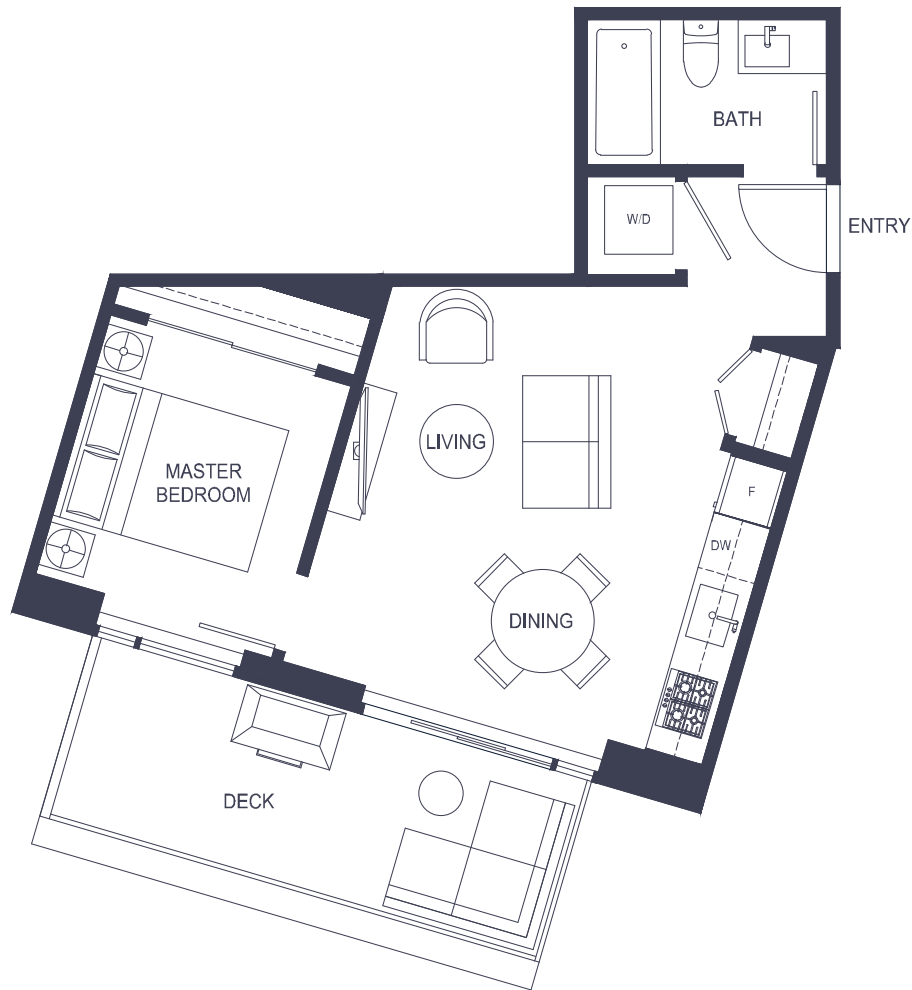

D 1 BEDROOM + 1 BATH

HORIZON
TWENTY-ONE

INTERIOR	EXTERIOR	TOTAL SPACE
453 SQ FT	116 SQ FT	569 SQ FT

LEVELS 5-13

LEVELS 14-18