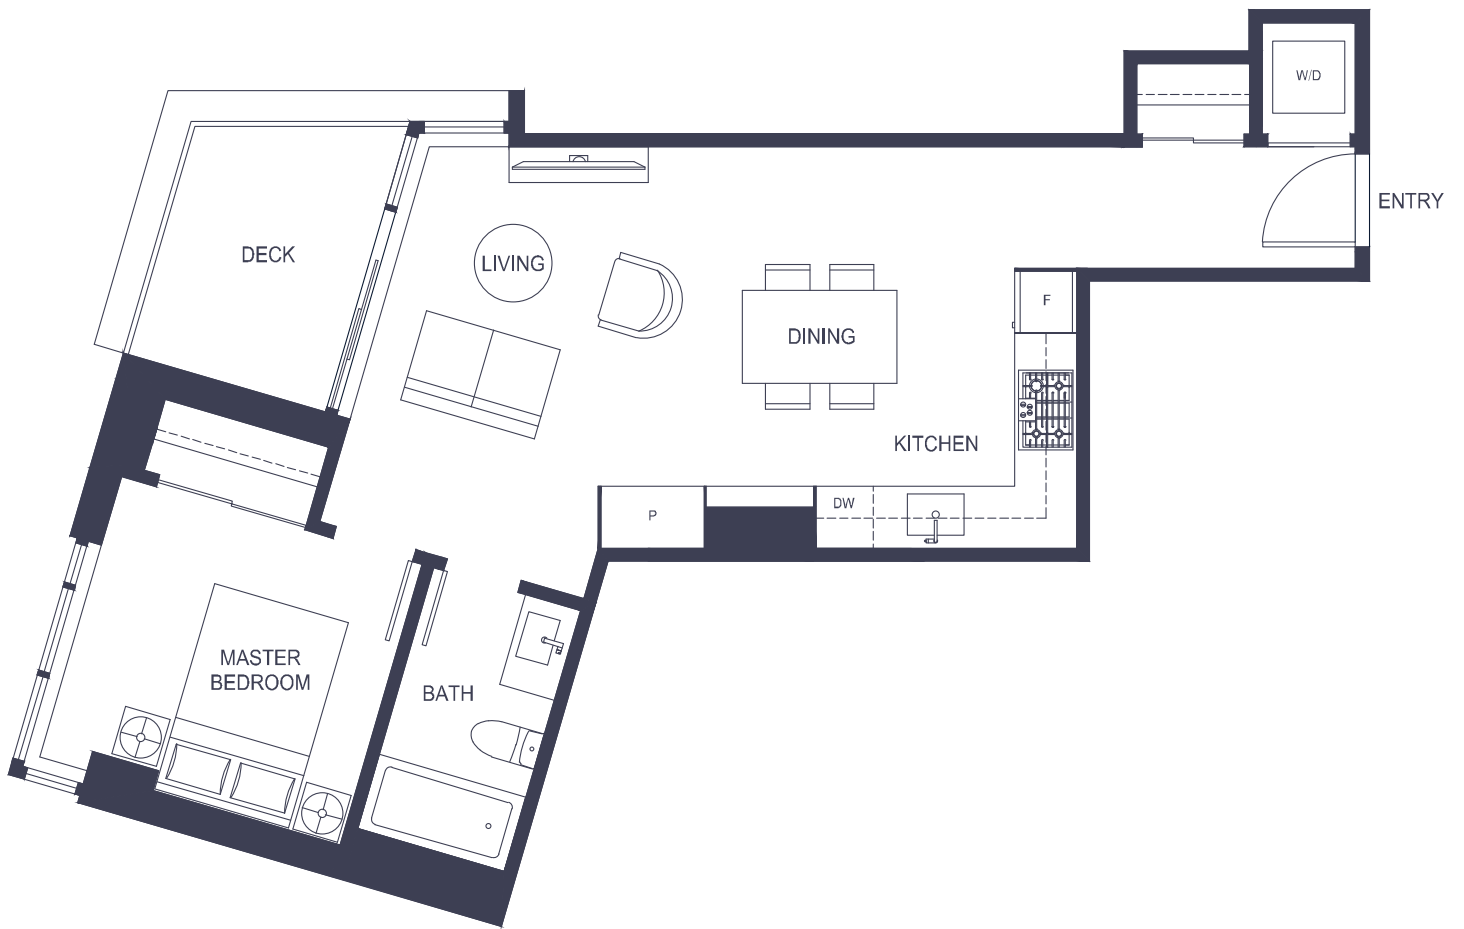

# C 1 BEDROOM + 1 BATH

**HORIZON**  
TWENTY-ONE

INTERIOR	EXTERIOR	TOTAL SPACE
590 SQ FT	60 SQ FT	650 SQ FT

LEVELS 5-13

LEVELS 14-18