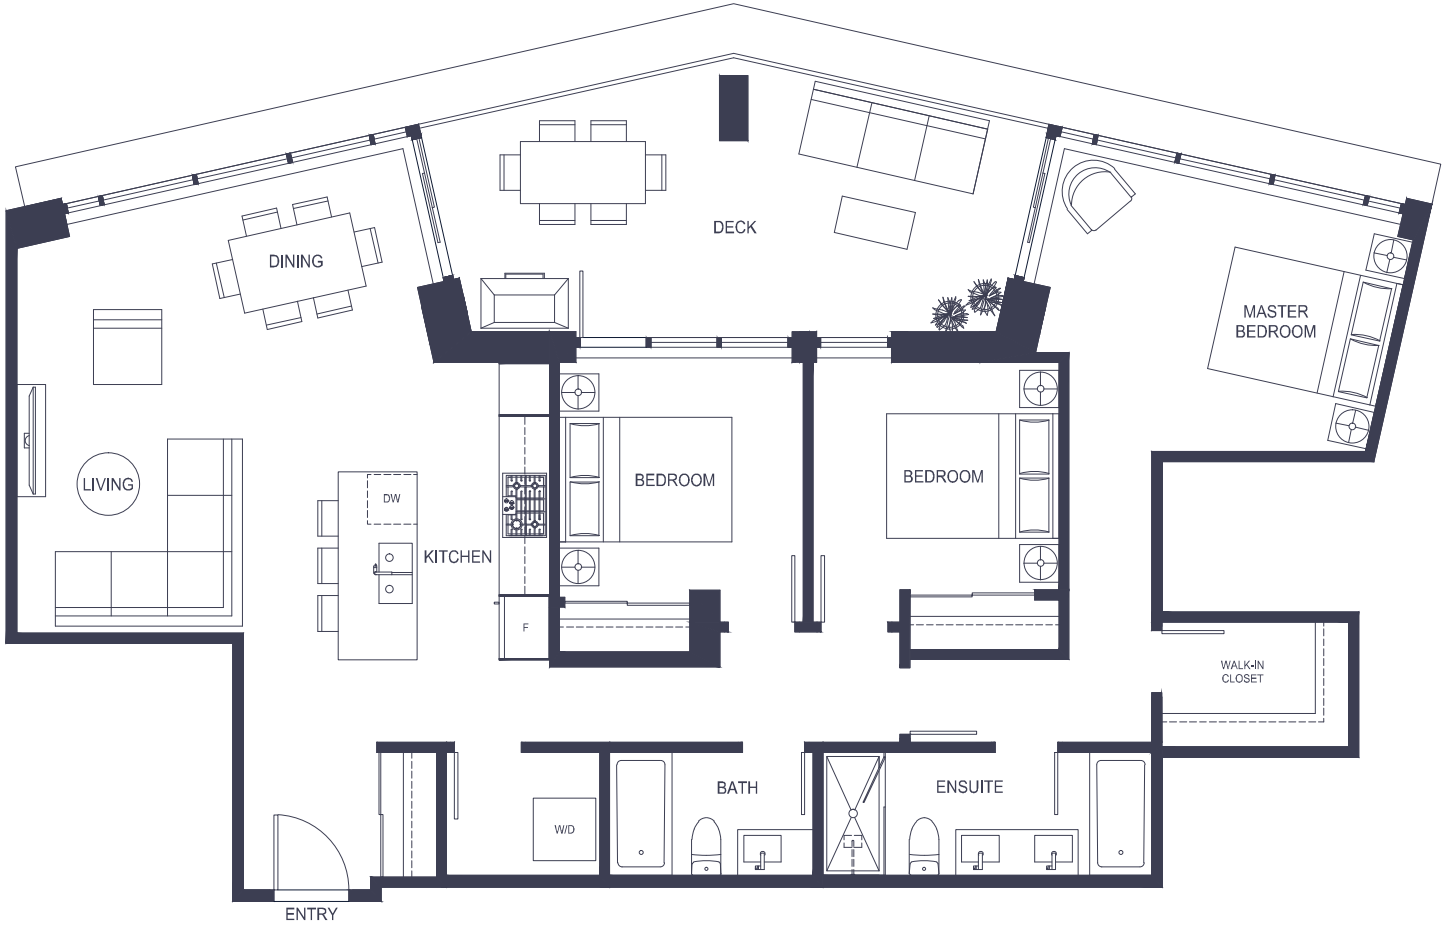

PH-B 3 BEDROOM + 2 BATHS

HORIZON
TWENTY-ONE

INTERIOR	EXTERIOR	TOTAL SPACE
1,287 SQ FT	234 SQ FT	1521 SQ FT

LEVEL 19

LEVEL 20-21