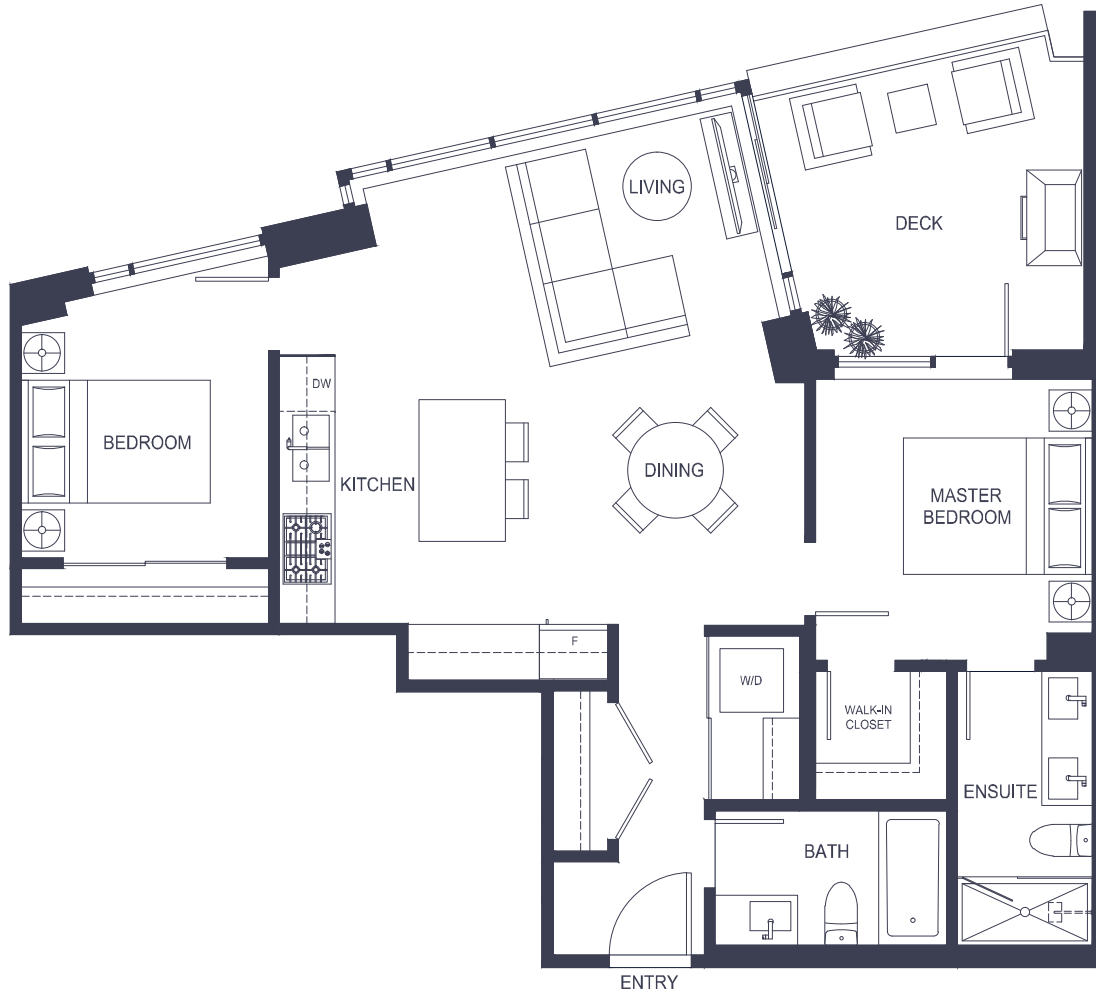

K 2 BEDROOM + 2 BATH

HORIZON
TWENTY-ONE

INTERIOR	EXTERIOR	TOTAL SPACE
863 SQ FT	119 SQ FT	982 SQ FT

LEVEL 10

LEVEL 11-13

FLOORS 14-18