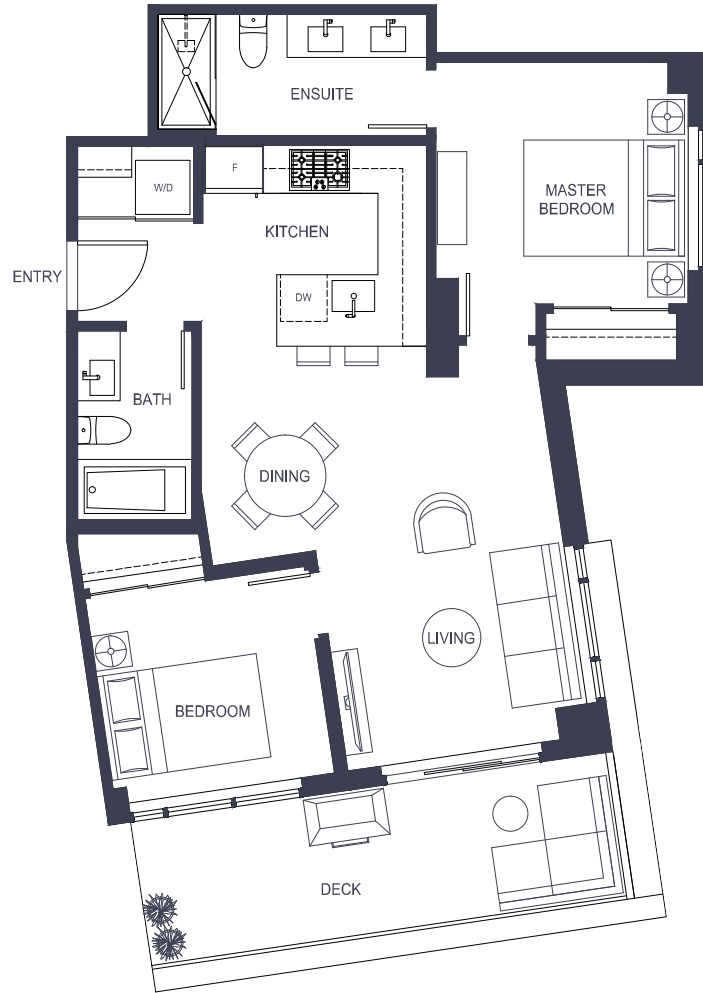

G 2 BEDROOM + 2 BATH

HORIZON
TWENTY-ONE

INTERIOR	EXTERIOR	TOTAL SPACE
784 SQ FT	139-231 SQ FT	923-1015 SQ FT

LEVEL 3

LEVEL 4

FLOORS 5-13

FLOORS 14-18