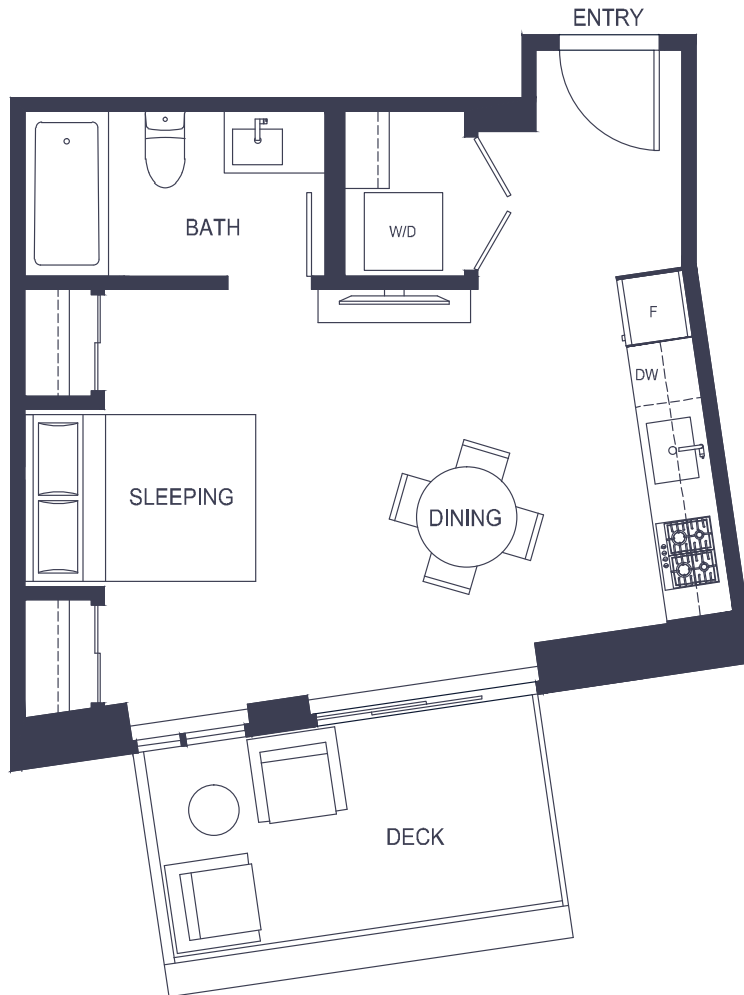

F 1 STUDIO + 1 BATH

INTERIOR
418 SQ FT

EXTERIOR
86-324 SQ FT

TOTAL SPACE
504-742 SQ FT

HORIZON
TWENTY-ONE

LEVEL 3

LEVEL 4

FLOORS 5-13