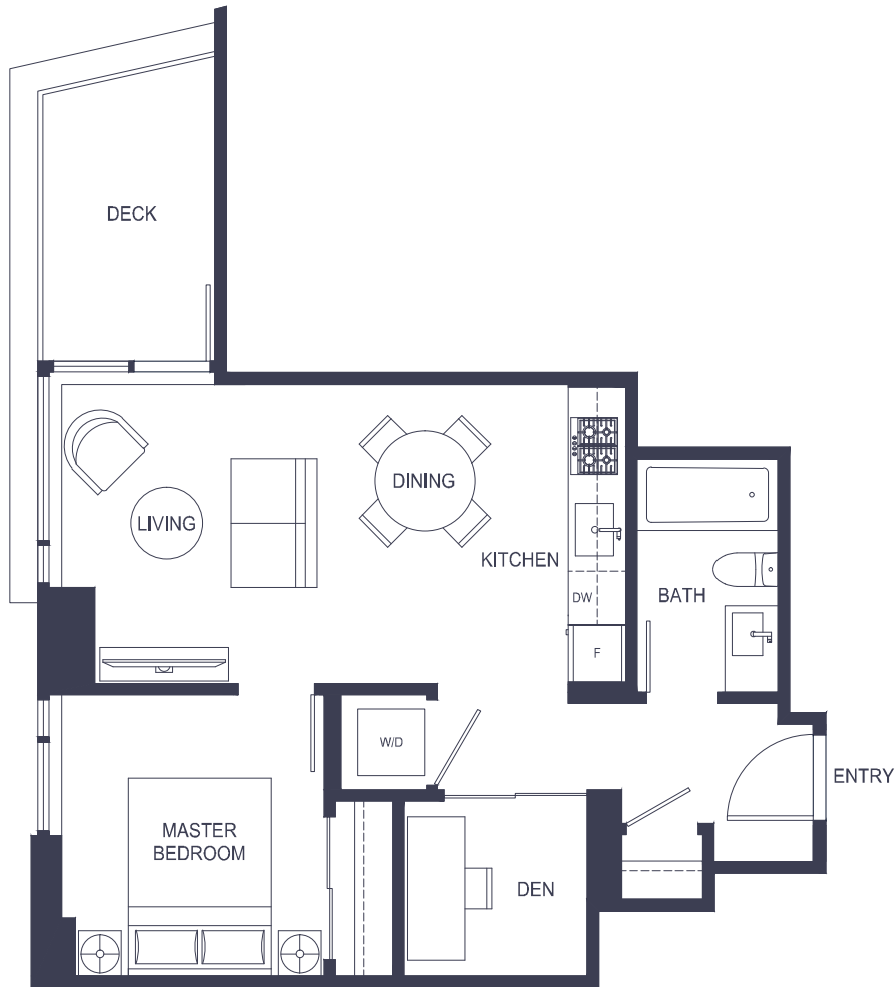

B 1 BEDROOM, DEN + 1 BATH

INTERIOR	EXTERIOR	TOTAL SPACE
537 SQ FT	63 SQ FT	600 SQ FT

HORIZON
TWENTY-ONE

FLOOR 5-13

FLOOR 14-18