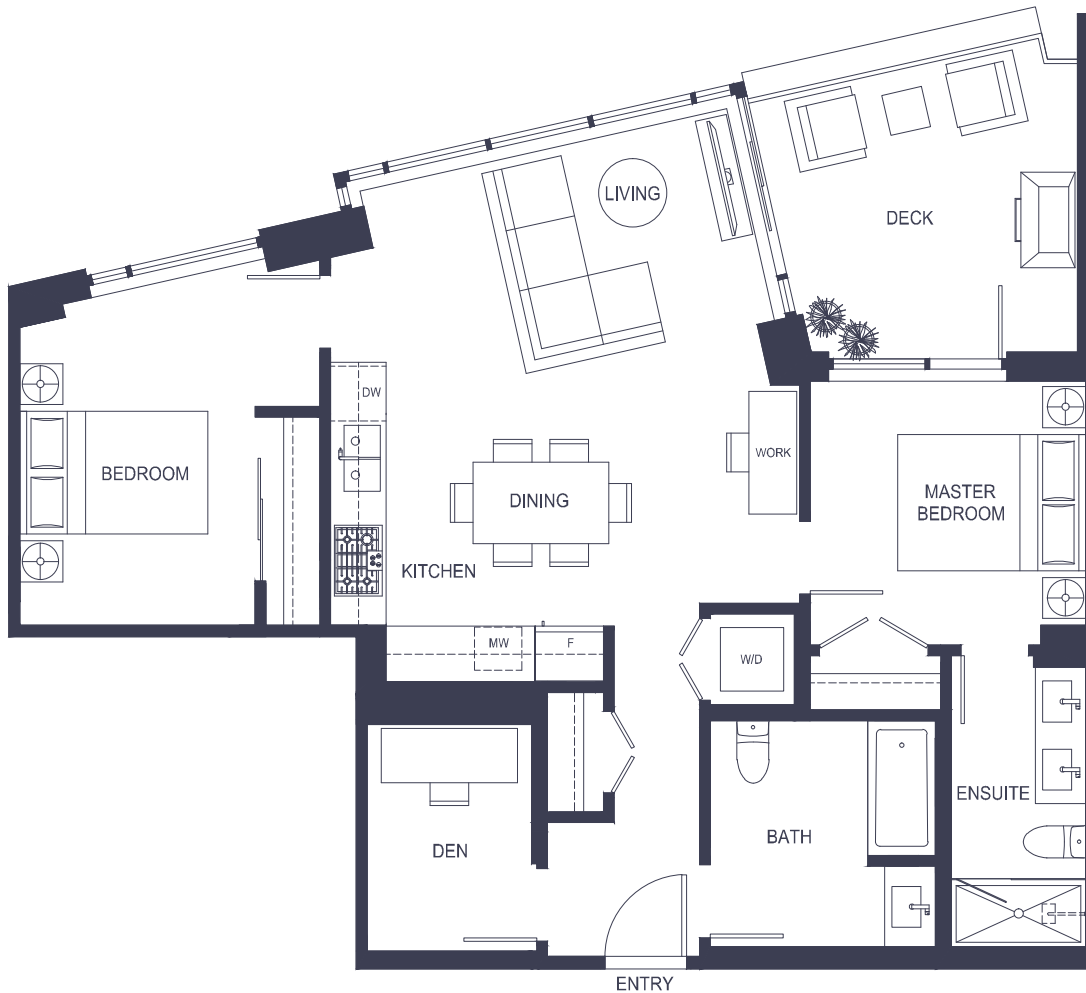

M 2 BEDROOM, DEN + 2 BATH

21

HORIZON
TWENTY-ONE

INTERIOR	EXTERIOR	TOTAL SPACE
930 SQ FT	120 SQ FT	1050 SQ FT

LEVEL 4